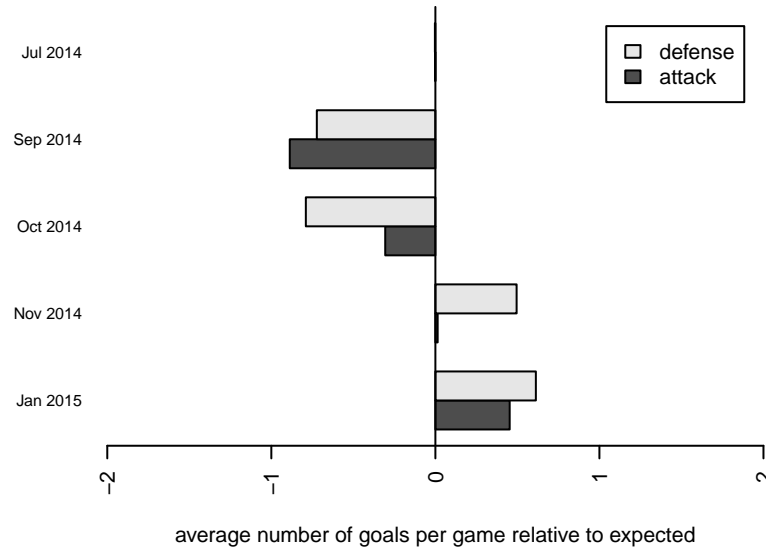

Performance relative to 13 month average