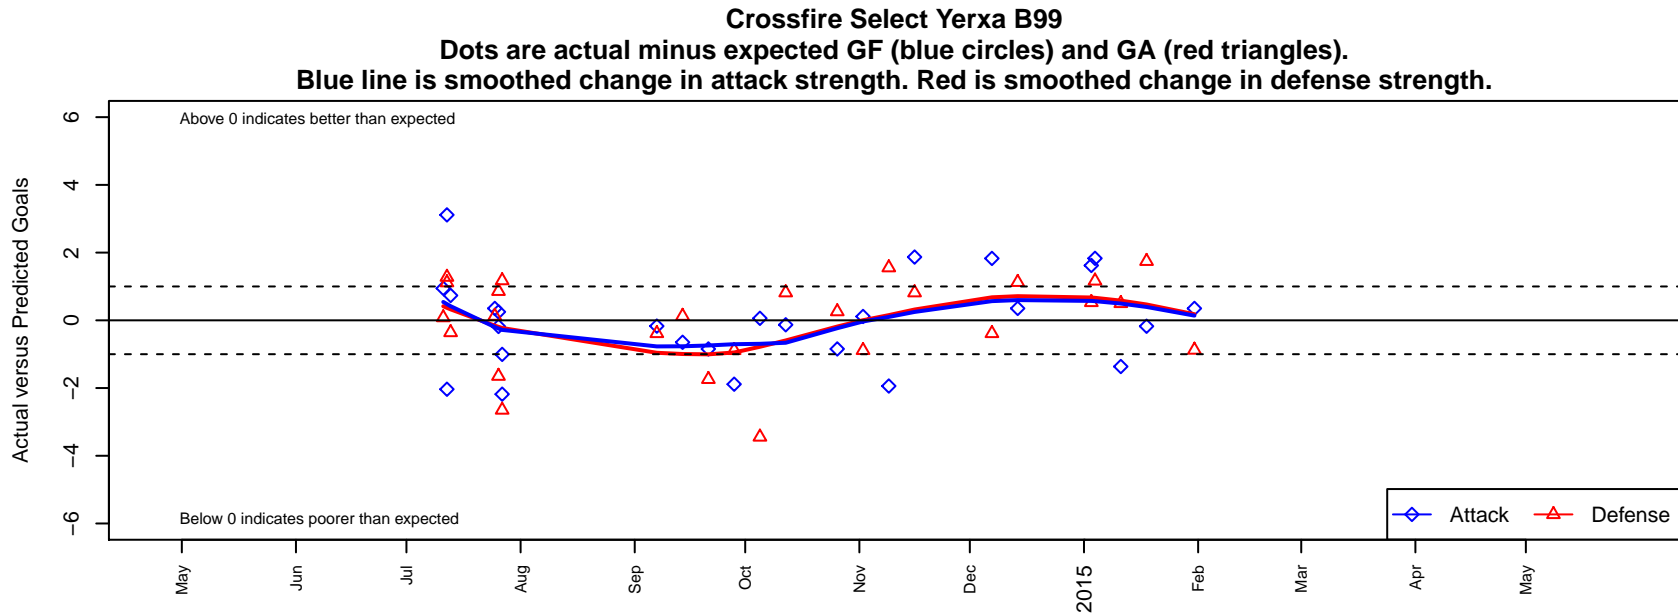

# Crossfire Select Yerxa B99

Crossfire Select SC  
 Redmond, WA  
 B99 total strength=1423  
 attack=12.69 defense=5.92  
 fall league = NPSL B15D1

alt names used:  
 Crossfire Select B99 Yerxa  
 Crossfire Select B99- Yerxa  
 CROSSFIRE SELECT B99 YERXA (WA)  
 Crossfire Select B99 Yerxa

Venues played:  
 2014 Kent Cornucopia Cup U15 Gold U15  
 2014 Crossfire Select Cup BU15 Gold  
 2014 NPSL B15D1  
 2014 Founders Cup B99

**attack and defense variance (black dot)  
relative to other teams  
and top 10 in region**