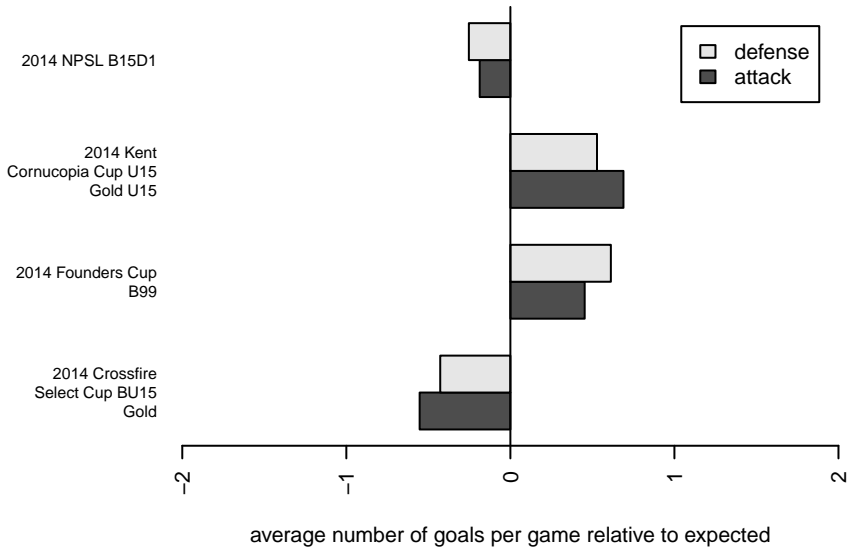

Performance relative to 13 month average