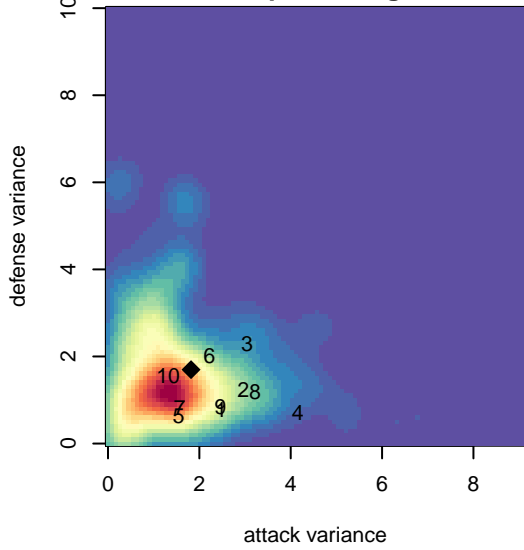

# Crossfire Select Yerxa B99

Crossfire Select SC  
 Redmond, WA  
 B99 total strength=1423  
 attack=12.69 defense=5.92  
 fall league = NPSL B15D1

alt names used:  
 Crossfire Select B99 Yerxa  
 Crossfire Select B99- Yerxa  
 CROSSFIRE SELECT B99 YERXA (WA)  
 Crossfire Select B99 Yerxa

Venues played:  
 2014 Kent Cornucopia Cup U15 Gold U15  
 2014 Crossfire Select Cup BU15 Gold  
 2014 NPSL B15D1  
 2014 Founders Cup B99

**attack and defense variance (black dot)  
relative to other teams  
and top 10 in region**