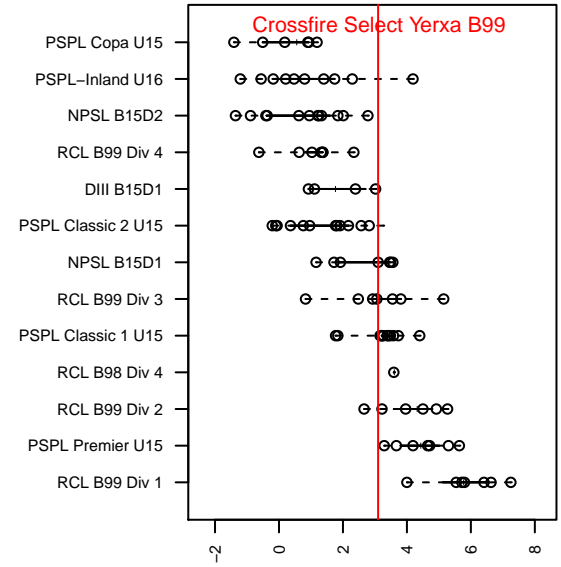

**attack and defense rating
relative to others at age
and all opponents in last 13 months**